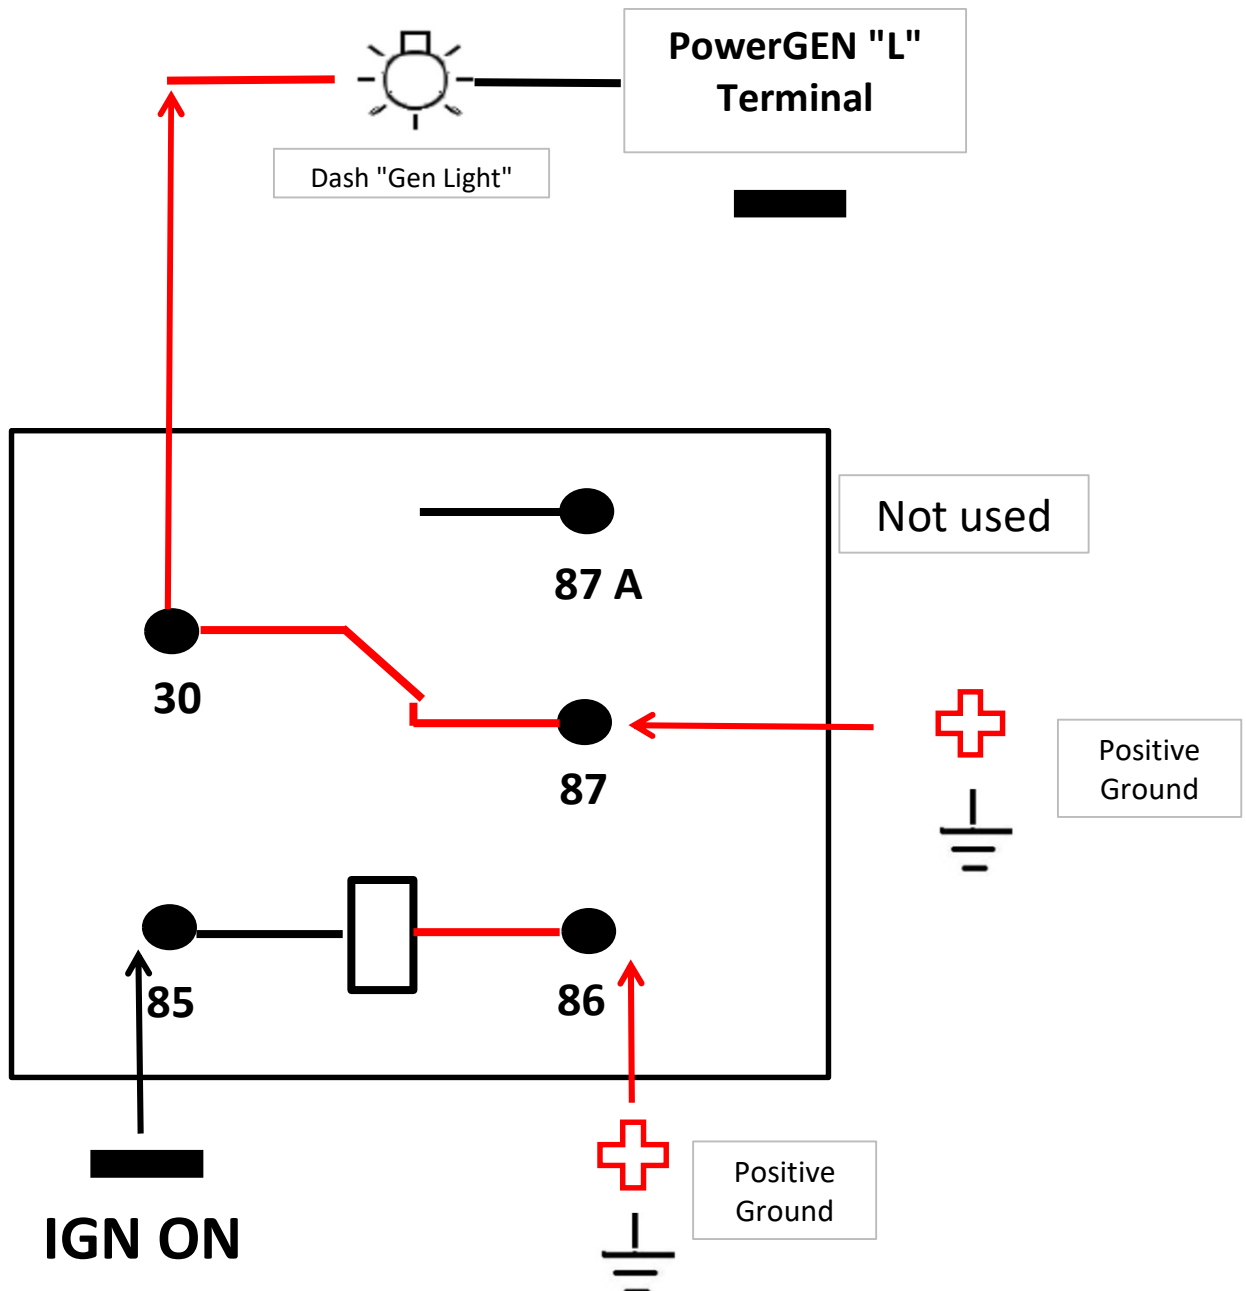

Need Help, or Questions!
Tech Dept.
(630) 957-4019
Tech@powermasterperformance.com

This relay must be used for proper function of the dash "GEN LIGHT"
6 Volt Positive Ground

Powermaster Performance, 1833 Downs Dr, West Chicago IL 60185 Tech Dept (630) 849-7754